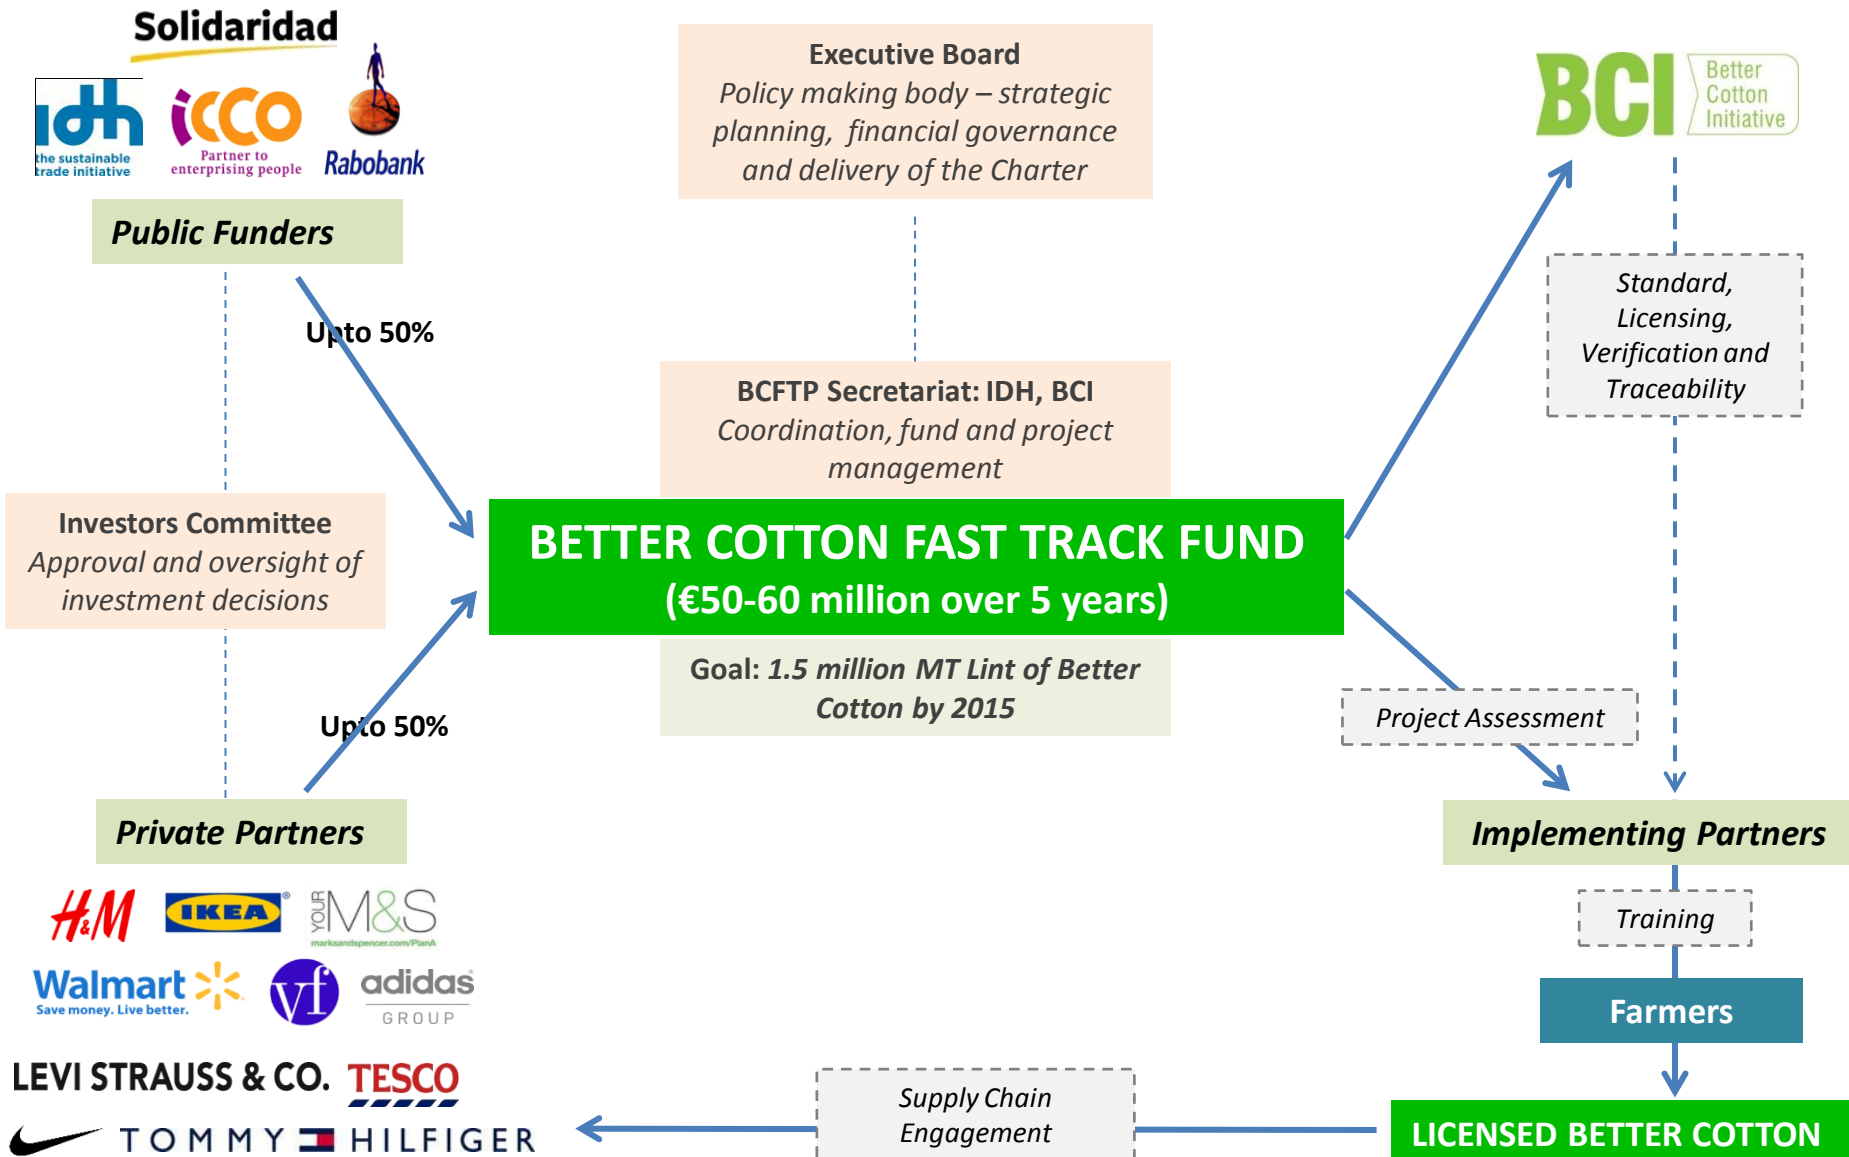

A photograph of cotton plants with white bolls against a clear blue sky. The cotton bolls are in various stages of maturity, some fully open and others still partially covered by the dried, brownish husks. The branches are dark brown and thin. The overall scene is bright and clear, suggesting a sunny day.

Better Cotton Fast Track Programme (BCFTP)

What is BCFTP?

How BCFTP works

BCFTP – Support for brands who join

Public Private Partnership

Match-funding Model

Precompetitive Coalition

Learning Platform

Decision Making

Supply Chain Engagement

Be part of something Better