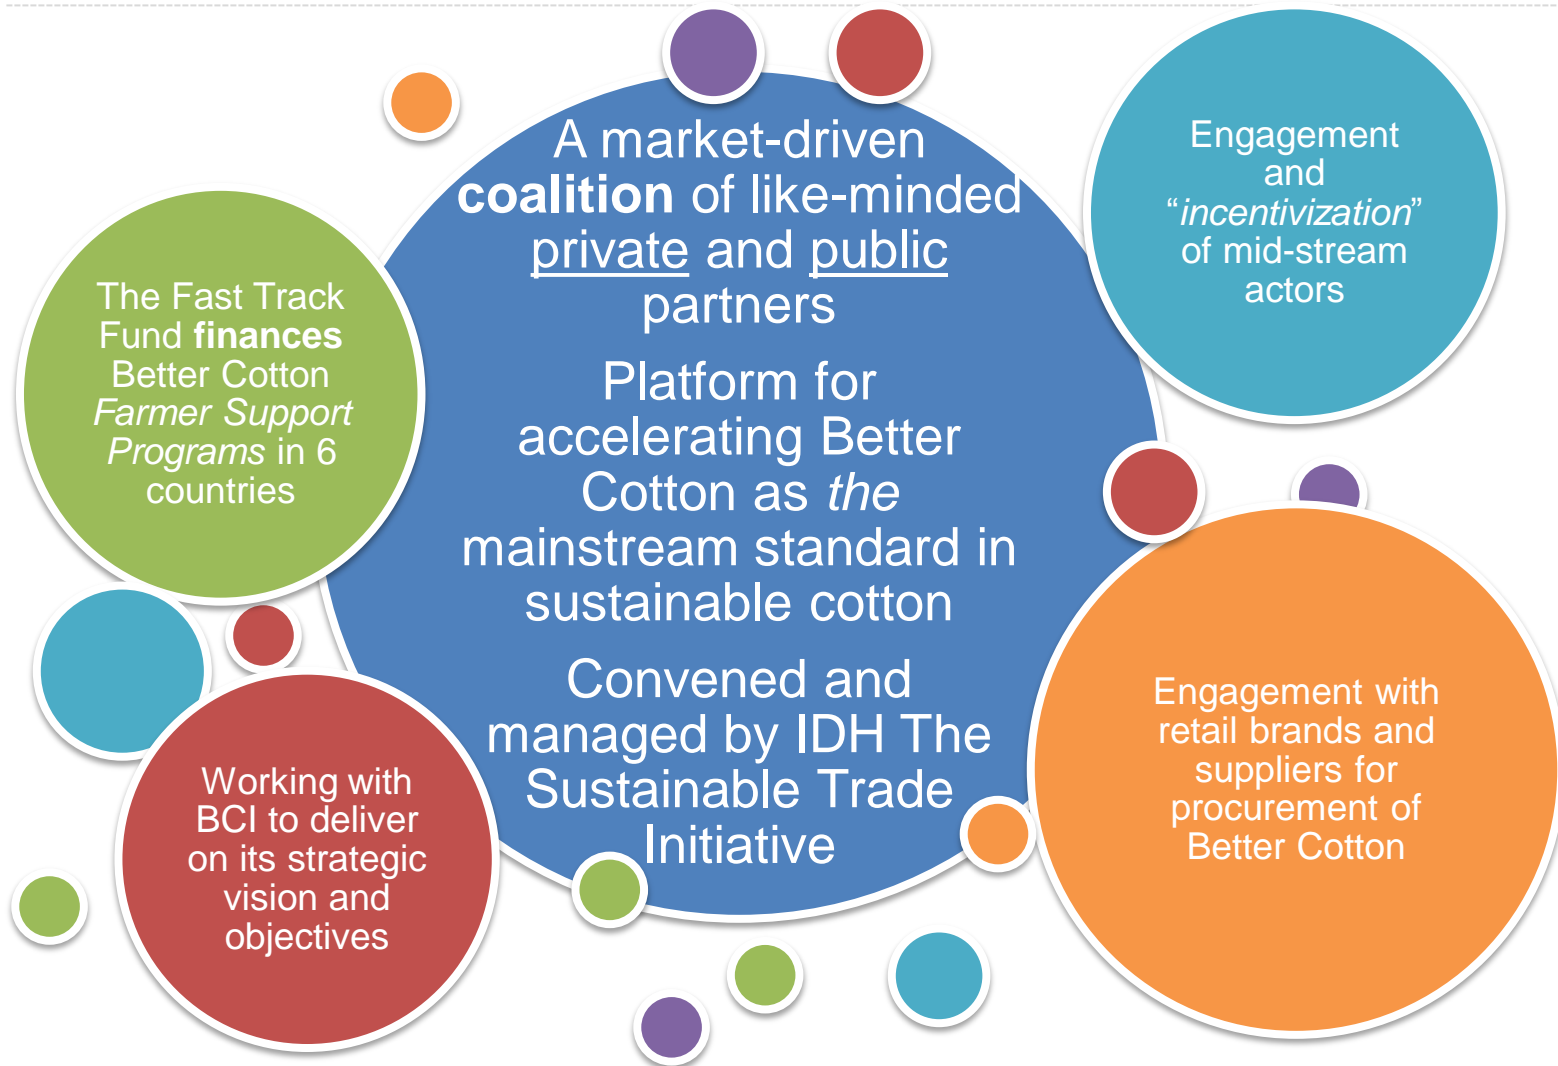

A photograph of cotton plants with white bolls against a clear blue sky. The cotton bolls are in various stages of maturity, some fully open and others still partially covered by the dried, brownish husks. The branches are dark brown and thin. The overall scene is bright and clear, suggesting a sunny day.

Better Cotton Fast Track Programme (BCFTP)

What is BCFTP?

How BCFTP works

BCFTP – Support for brands who join

Public Private Partnership

Match-funding Model

Precompetitive Coalition

Learning Platform

Decision Making

Supply Chain Engagement

Be part of something Better